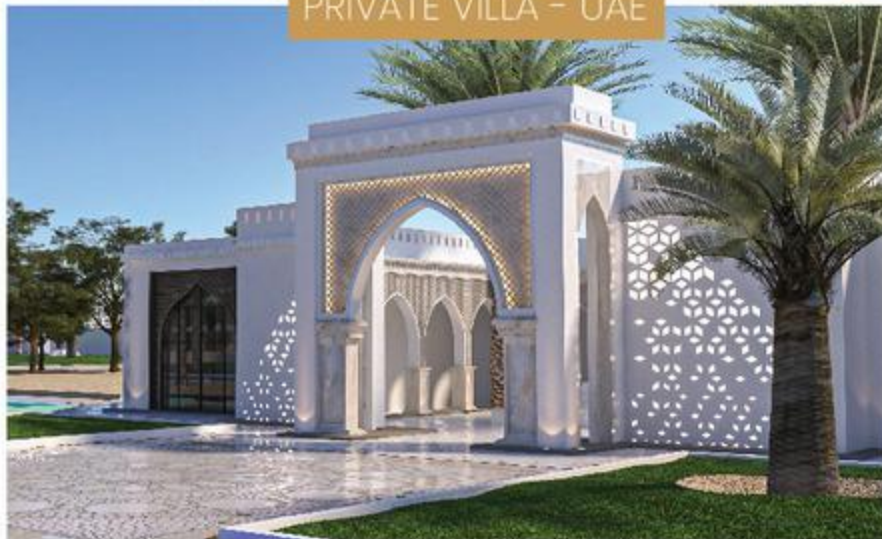

PRIVATE VILLA - UAE